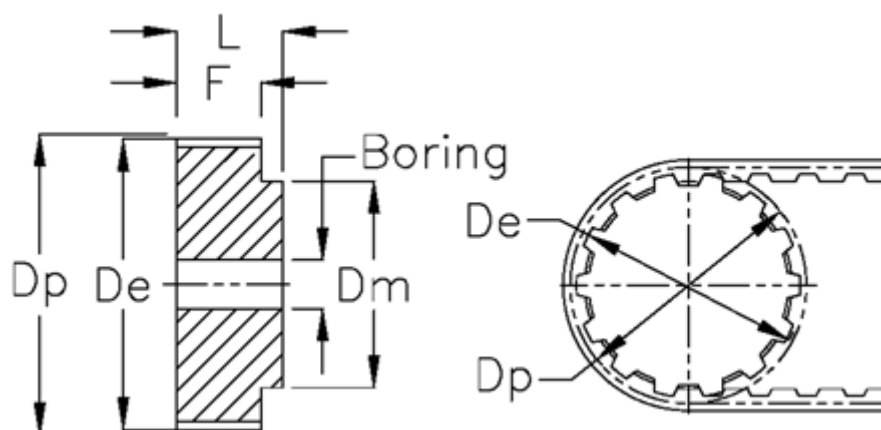

Article number: 60415447044

Description: Timing Belt Pulley 47 AT10 44/0

Measures

Belt width	= - 32 mm	Type	= AT10
D_e	= 138.2	Weight	= 1.611
D_m	= 88		
D_p	= 70.1		
F	= 37		
L	= 47		
Pre-drilled	= 16		
Tooth number	= 44		